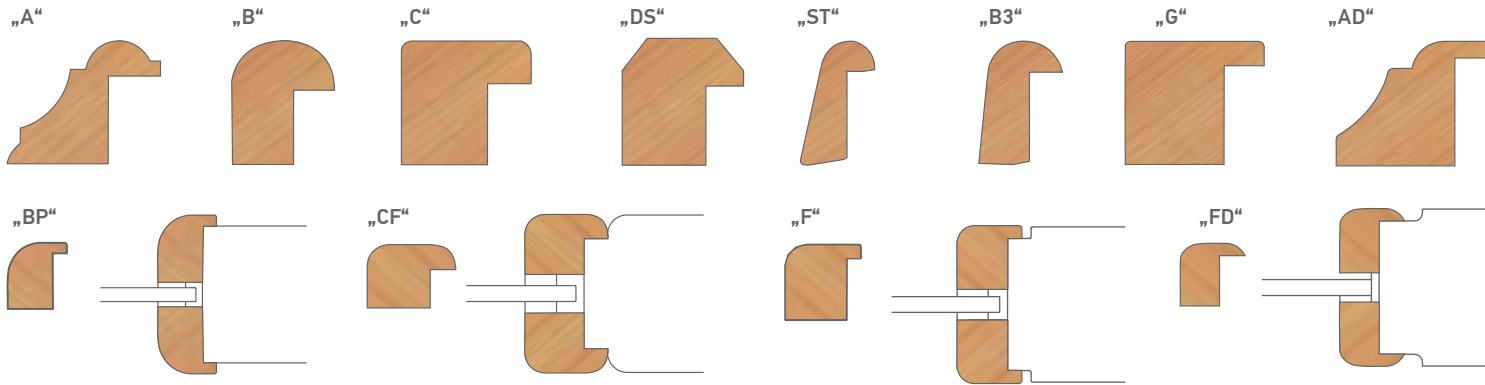

Glass strip Profiles

(possible profiles depending on the product group)

SPECIAL PROFILES ON REQUEST