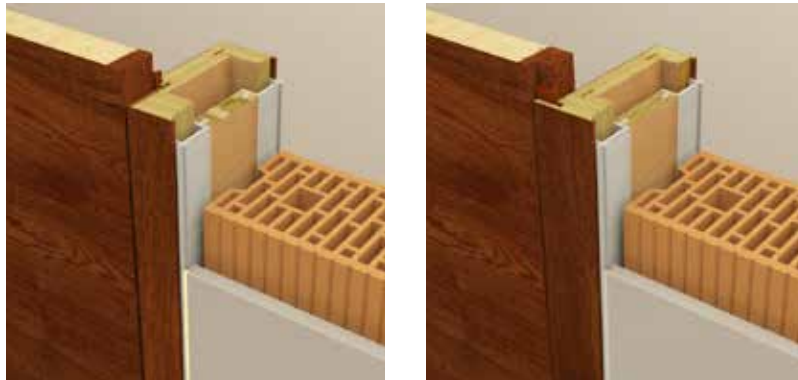

SLIM and SLIM-IN

This Hi-Tec-System connects the frame, door leaf and wall to the flush unit. The frame, made of multi-layer glued solid wood, looks perfect. In the Wipro factory all miters are glued, screwed and ground flat and thus prepared for high-quality painting.

In the finished assembled element, the seals, hinges, magnetic lock and strike plate are already incorporated. With "SLIM-IN", the door opens into the reveal (see frame detail: SLIM-IN). The SLIM subframe must be installed before drywalling.

Cross-section: "SLIM-subframe" is unobtrusively integrated into the masonry. This results in a clear view of the wall-flush construction.