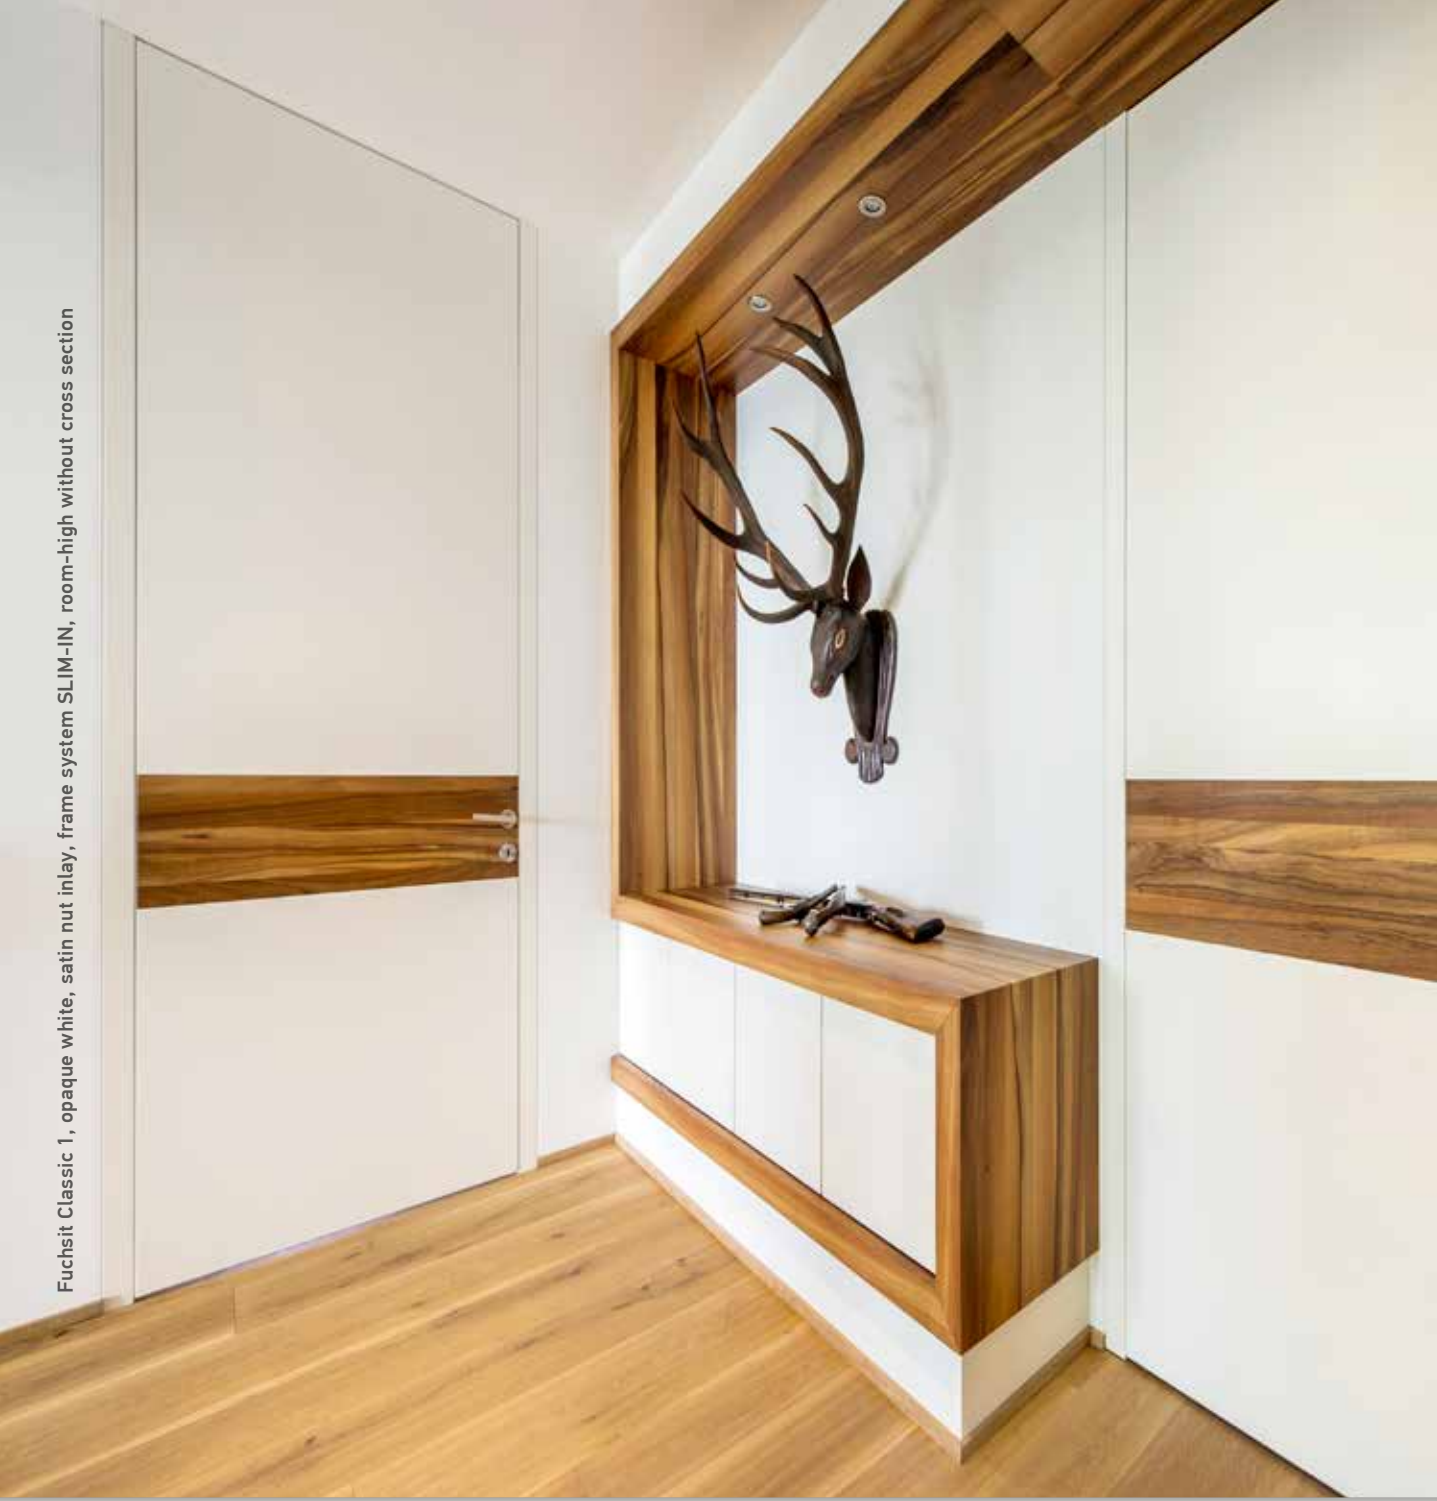

MODERN

RUSTIC

ELEGANT

CLASSIC

ALL-GLASS DOORS

SPACE-SAVING DOORS

Fuchsit Classic 1, opaque white, satin nut inlay, frame system SLIM-IN, room-high without cross section

PERFECTLY MATCHED
Stunning design meets
quality craftsmanship.