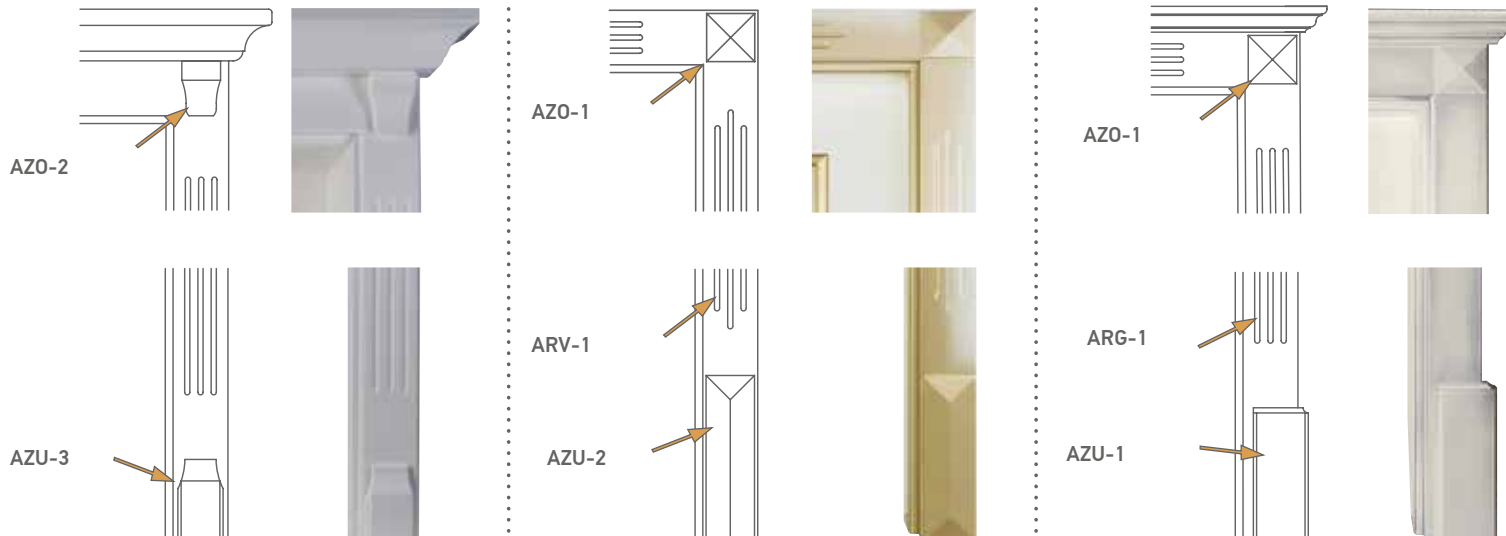

Applications

SPECIAL PROFILES ON REQUEST

MODERN

RUSTIC

ELEGANT

CLASSIC

ALL-GLASS DOORS

SPACE-SAVING DOORS

FRAME OVERVIEW

BASIC SOFT

Delivery disassembled in a box

- Frame made of chipboard
- Cladding and door lining edged
- Door hinges 2-part nickel-plated
- cladding width 65 mm
- Adjustment range +/- 10 mm

TREND SOFTLINE

Delivery disassembled in a box

- Frame made of chipboard
- Cladding and door lining rounded
- Door hinges 2-part nickel-plated
- cladding width 75 mm
- Adjustment range +/- 10 mm

CURVE HIGH-TEC FRAME

Delivery as finished assembled element

- frame made of solid wood glued in several layers
- 3 part hinges
- cladding width 75 mm
- adjustment range +/- 5 mm

PATENT PENDING

FLAT CURVE HIGH-TEC FRAME

- aluminum frame with curve edges
- hitched plaster net
- Tectus hinges 3D adjustable

See details FLAT

PATENT PENDING