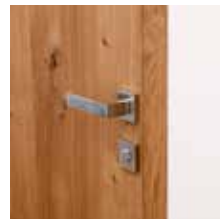

Cross-section: "SLIM-subframe" is unobtrusively integrated into the masonry. This results in a clear view of the wall-flush construction.

Frame detail: SLIM

Frame detail: SLIM-IN

Zitrin Q Classic 1, antique oak bright, frame system SLIM