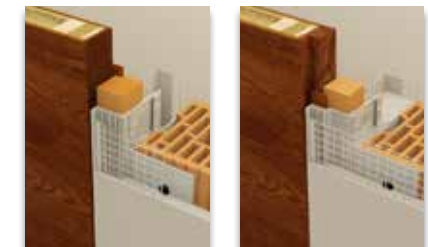

LIMITED EDITION HIGH-TEC FRAME
Delivery as finished assembled element

- Frame made of solid glued wood
- Door hinges 3-piece
- Cladding width 75 mm
- edge execution standard profile B (rounded)
- Adjustment range +/- 5 mm
- Available as square; round, basket or segmental arch

DESIGN EDITION HIGH-TEC FRAME
Delivery as finished assembled element

- Frame made of special wood material
- Cladding and middle lining cambered
- Door hinges 3-piece
- Cladding width 75 mm
- Adjustment range +/- 5 mm

DESIGN-SOFTLINE HIGH-TEC FRAME
Delivery as finished assembled element

- Frame made of special wood material
- Cladding and middle lining cambered
- Door hinges 3-piece
- Cladding width 75 mm
- Adjustment range +/- 5 mm

LIMITED-IN HIGH-TEC FRAME
Delivery as finished assembled element

- Frame made of multilayer glued solid wood
- Door hinges Tectus 240 - 3D adjustable
- cladding AS / FS 80/75 mm
- different edge designs
- Adjustment range +/- 5 mm
- Door leaf opens towards the reveal

DESIGN-IN HIGH-TEC FRAME
Delivery as finished assembled element

- Frame made of special wood material
- Cladding and middle lining cambered
- Door hinges Tectus 240 - 3D adjustable
- cladding AS / FS 80/75 mm
- Adjustment range +/- 5 mm
- Door leaf opens towards the reveal

SLIM-IN HIGH-TEC FRAME
Delivery as finished assembled element

- Frame and door leaf flush with wall
- Door leaf opens towards the reveal
- Frame made of multilayer glued solid wood
- Door hinges Tectus 240 - 3D adjustable
- Adjustment range 0 mm
- Subframe installation before plastering

SLIM HIGH-TEC FRAME
Delivery as finished assembled element

- Frame and door leaf flush with wall
- Frame made of multilayer glued solid wood
- Door hinges Tectus 240 - 3D adjustable
- Adjustment range 0 mm
- Subframe installation before plastering