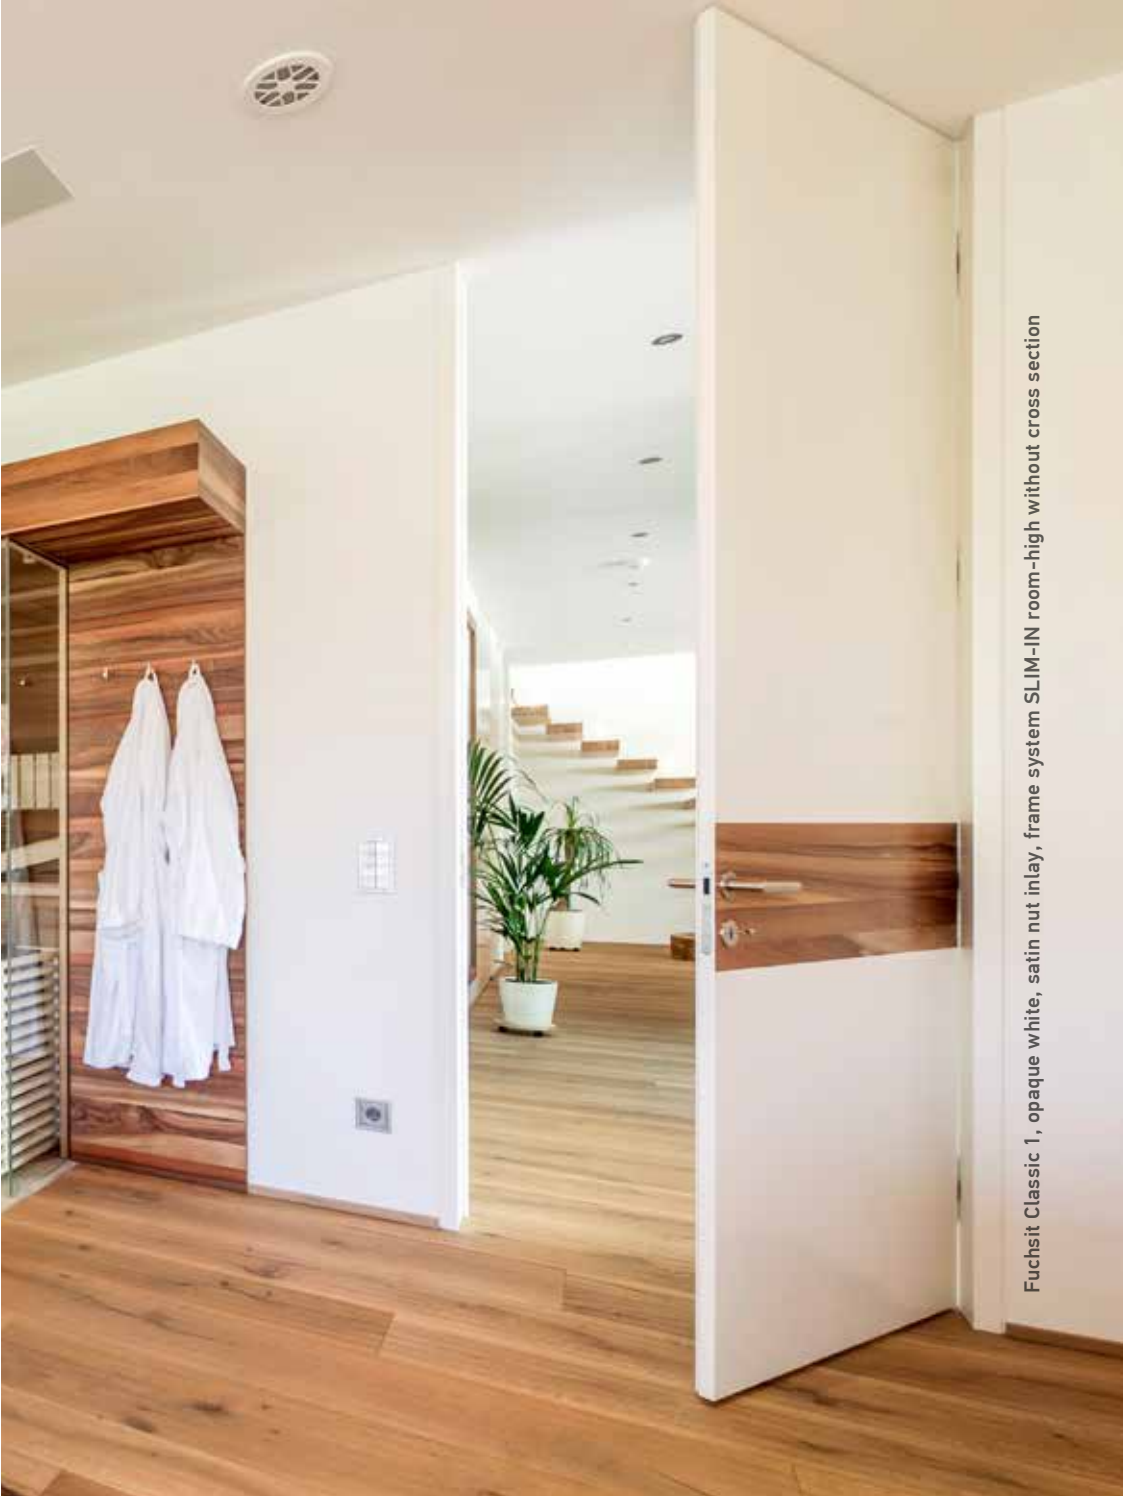

Fuchsit Classic 1, opaque white, satin nut inlay, frame system SLIM-IN room-high without cross section

MODERN

RUSTIC

ELEGANT

CLASSIC

ALL-GLASS DOORS

SPACE-SAVING DOORS