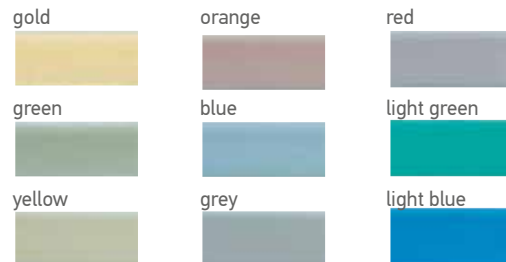

Glass V251 is available without motif or in Pave, Uadi, Punto, Linea, Master-Carre or Oriental Night VSG. Float clear, Satinato or Reflo (V250) or Float clear with matt foil (V252). Those glasses differ due to their thickness and execution from the basic glasses V3. (required depending on model)

V270 with painted rim according to RAL

Glass V81 and V82 motif matting model-related

V276 stripes matt, V277 fluted bevel motif, V278 digital print stripes clear. All these motifs are model-related.

COLORED PROTECTIVE SEAL % CLEAR SHIELD COATING

Matted glass with a surface seal can be achieved by a transparent "Clear Shield®" coating or a colored protective seal.

Examples colored protective seal and "ClearShield®" coating:

„ClearShield®“ coating

ClearShield® ...innovative surface protection system turns glass into precious glass.

Due to the special teflon-like coating or surface finishing, which is connected to the glass protects against sticking dirt and lime and it is largely resistance to environmental influences.

ClearShield® - glass ...with "nonstick" properties is resistant to soiling and much easier to clean. The Clearshield®-protection guarantees that the glass stays clear, clean and transparent for a long time.

Colours:

COLOURNUGGETS AND GLUED STONES

Depending on your preference, glasses can have your personal touch in shape of nuggets (colored decorative or UV-glued decorative stones)

Nuggetforms (coloures: red, blue, green, amber, clear, black)

round/smooth

round/polished

Rectangular/polished

Drop/polished

Pyramide/polished

Nuggetforms (coloures: red, blue, green, amber, clear, black)

Examples for glasses with nuggets: