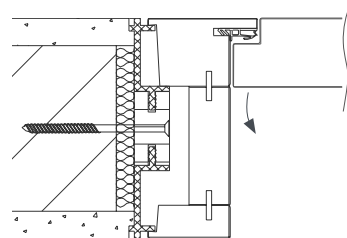

Frame detail: SLIM-IN