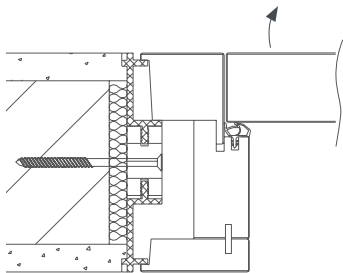

Frame detail: SLIM