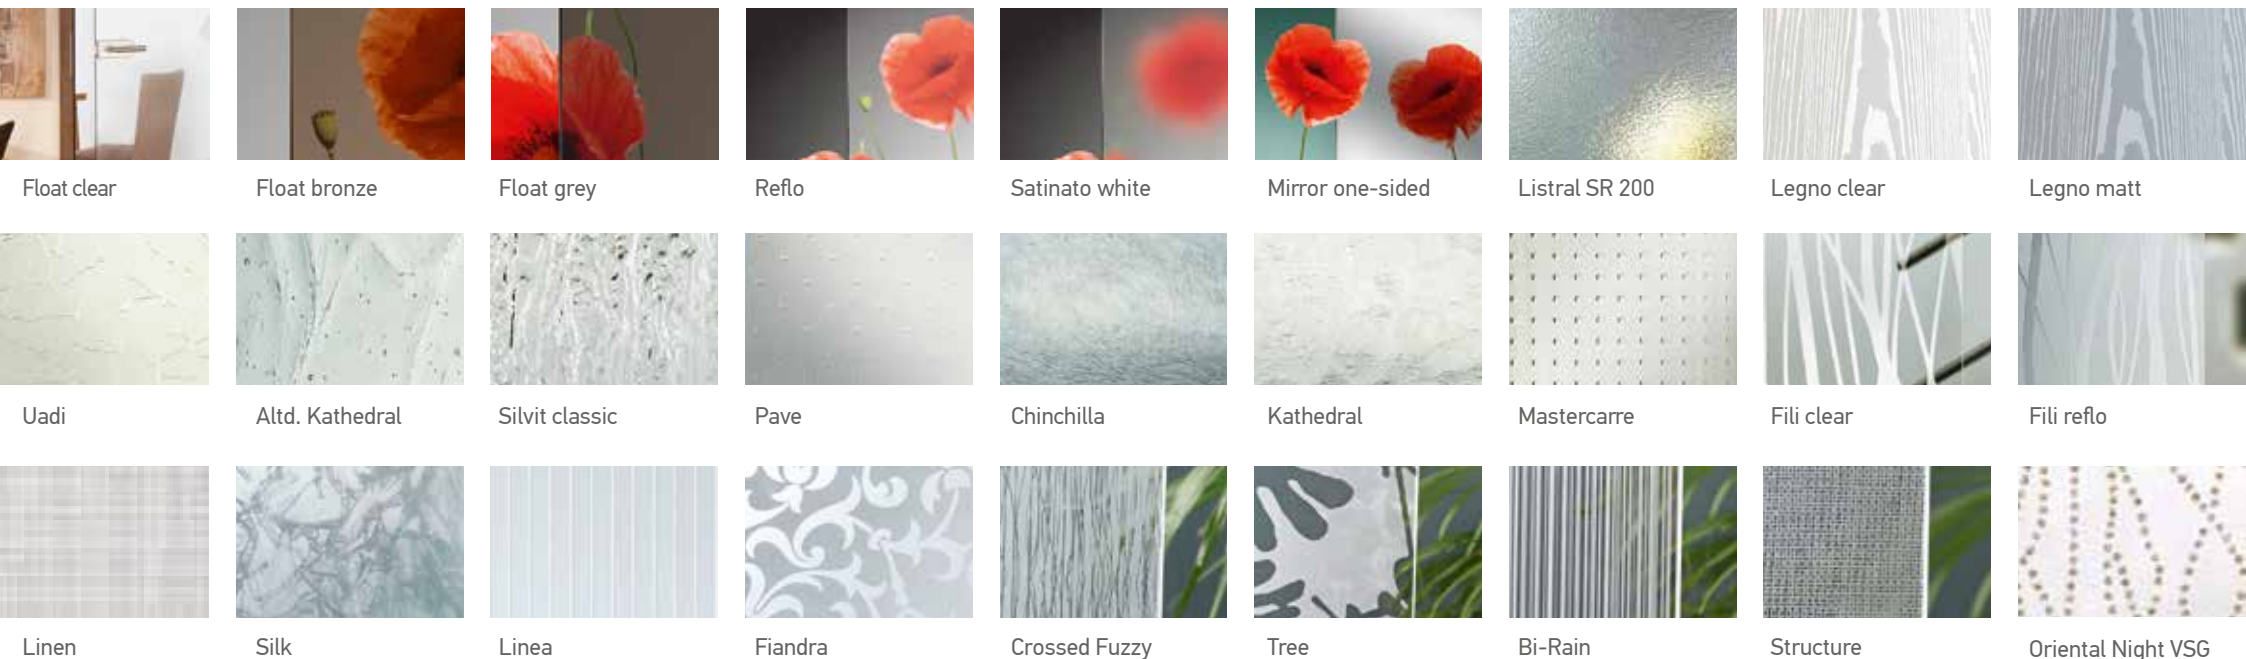

MODERN

RUSTIC

ELEGANT

CLASSIC

ALL-GLASS DOORS

SPACE-SAVING DOORS