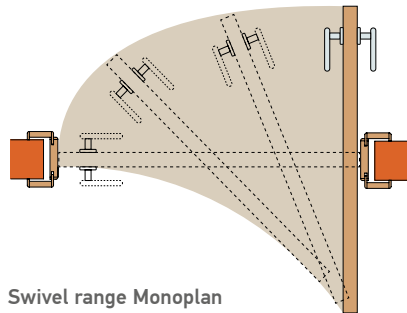

Swivel range Monoplan

Suitable for wheelchair users

SYSTEM DUOPLAN

Also in the DuoPlan system from Wipro, the swivel room of the door is reduced by 40% compared to conventional doors. The door opens to the center and brings life into your home. With compensating strips and hidden hinges, installation in existing steel frames or masonry is possible. The DuoPlan is also adaptable to all other Wipro interior doors.