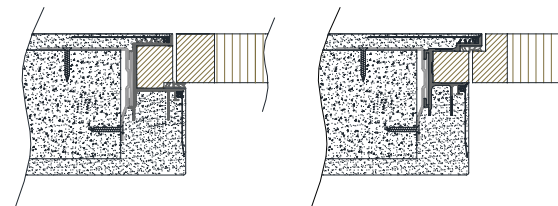

LIMITED EDITION HIGH-TEC FRAME
Delivery as finished assembled element

- Frame made of solid glued wood
- Door hinges 3-piece
- Cladding width 75 mm
- edge execution standard profile B (rounded)
- Adjustment range +/- 5 mm
- Available as square; round, basket or segmental arch

DESIGN EDITION HIGH-TEC FRAME
Delivery as finished assembled element

- Frame made of special wood material
- Cladding and middle lining cambered
- Door hinges 3-piece
- Cladding width 75 mm
- Adjustment range +/- 5 mm

DESIGN-SOFTLINE HIGH-TEC FRAME
Delivery as finished assembled element

- Frame made of special wood material
- Cladding and middle lining cambered
- Door hinges 3-piece
- Cladding width 75 mm
- Adjustment range +/- 5 mm

LIMITED-IN HIGH-TEC FRAME
Delivery as finished assembled element

- Frame made of multilayer glued solid wood
- Door hinges Tectus 240 - 3D adjustable
- cladding AS / FS 80/75 mm
- different edge designs
- Adjustment range +/- 5 mm
- Door leaf opens towards the reveal

DESIGN-IN HIGH-TEC FRAME
Delivery as finished assembled element

- Frame made of special wood material
- Cladding and middle lining cambered
- Door hinges Tectus 240 - 3D adjustable
- cladding AS / FS 80/75 mm
- Adjustment range +/- 5 mm
- Door leaf opens towards the reveal

SLIM-IN HIGH-TEC FRAME
Delivery as finished assembled element

- Frame and door leaf flush with wall
- Door leaf opens towards the reveal
- Frame made of multilayer glued solid wood
- Door hinges Tectus 240 - 3D adjustable
- Adjustment range 0 mm
- Subframe installation before plastering

SLIM HIGH-TEC FRAME
Delivery as finished assembled element

- Frame and door leaf flush with wall
- Frame made of multilayer glued solid wood
- Door hinges Tectus 240 - 3D adjustable
- Adjustment range 0 mm
- Subframe installation before plastering