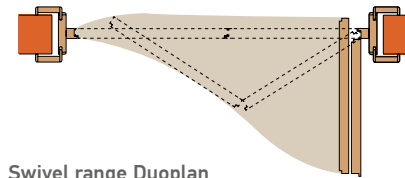

Swivel range Monoplan

Suitable for wheelchair users

SYSTEM DUOPLAN

Also in the DuoPlan system from Wipro, the swivel room of the door is reduced by 40% compared to conventional doors. The door opens to the center and brings life into your home. With compensating strips and hidden hinges, installation in existing steel frames or masonry is possible. The DuoPlan is also adaptable to all other Wipro interior doors.